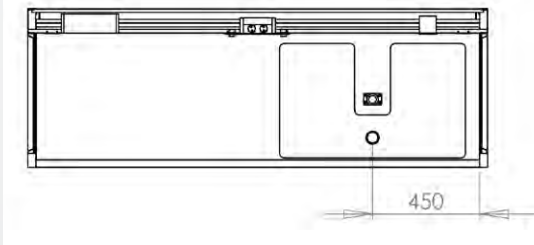

Heat Patterns: one standard area for all models

Standard heated area 800x500 mm

Fortuna 900

Fortuna 1200

Fortuna 1500: left

Fortuna 1500: right

Fortuna 1800: left

Fortuna 1800: right

Fortuna 1800: dual

Fortuna 1800: multipurpose (MP)