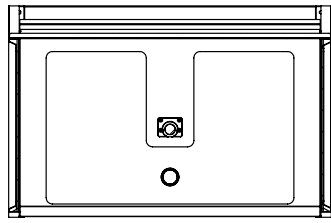

Heat Patterns: one standard area for all models

Standard heated area 800x500 mm

Fortuna 900

Fortuna 1200

Fortuna 1500: left

Fortuna 1500: right

Fortuna 1800: left

Fortuna 1800: right

Fortuna 1800: dual

Fortuna 1800: multipurpose (MP)