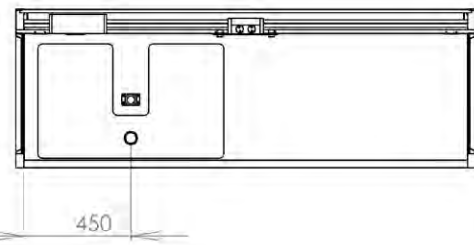

Heat Patterns: one standard area for all models

Standard heated area 800x500 mm

Fortuna 900

Fortuna 1200

Fortuna 1500: left

Fortuna 1500: right

Fortuna 1800: left

Fortuna 1800: right

Fortuna 1800: dual

Fortuna 1800: multipurpose (MP)