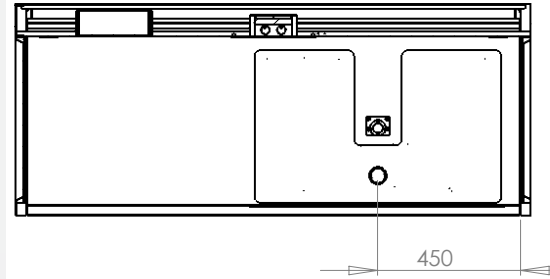

Heat Patterns: one standard area for all models

Standard heated area 800x500 mm

Fortuna 900

Fortuna 1200

Fortuna 1500: left

Fortuna 1500: right

Fortuna 1800: left

Fortuna 1800: right

Fortuna 1800: dual

Fortuna 1800: multipurpose (MP)