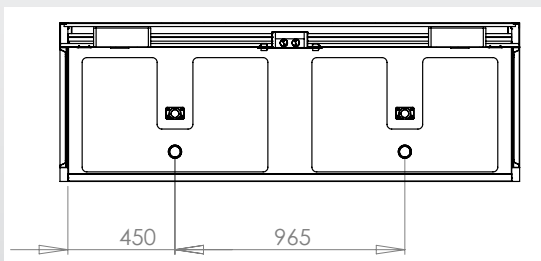

Heat Patterns: one standard area for all models

Standard heated area 800x500 mm

Fortuna 900

Fortuna 1200

Fortuna 1500: left

Fortuna 1500: right

Fortuna 1800: left

Fortuna 1800: right

Fortuna 1800: dual

Fortuna 1800: multipurpose (MP)