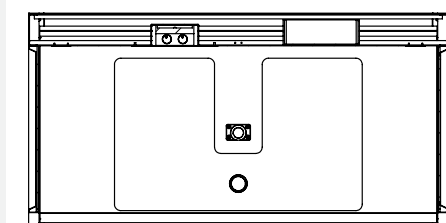

Heat Patterns: one standard area for all models

Standard heated area 800x500 mm

Fortuna 900

Fortuna 1200

Fortuna 1500: left

Fortuna 1500: right

Fortuna 1800: left

Fortuna 1800: right

Fortuna 1800: dual

Fortuna 1800: multipurpose (MP)