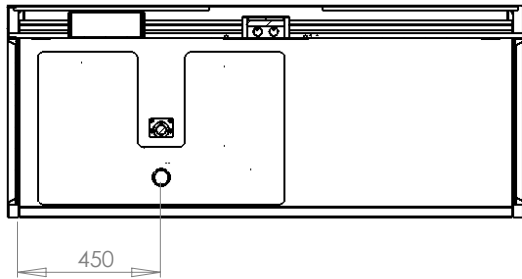

Heat Patterns: one standard area for all models

Standard heated area 800x500 mm

Fortuna 900

Fortuna 1200

Fortuna 1500: left

Fortuna 1500: right

Fortuna 1800: left

Fortuna 1800: right

Fortuna 1800: dual

Fortuna 1800: multipurpose (MP)