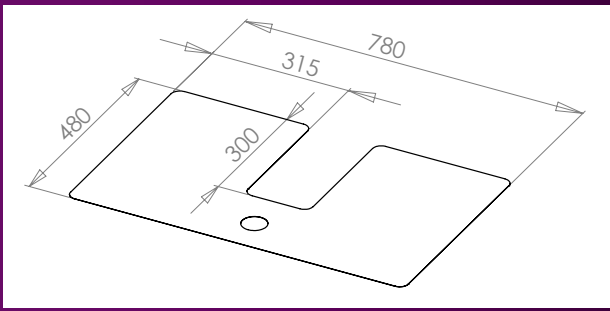

Heat Patterns: one standard area for all models

Standard heated area 800x500 mm

Fortuna 900

Fortuna 1200

Fortuna 1500: left

Fortuna 1500: right

Fortuna 1800: left

Fortuna 1800: right

Fortuna 1800: dual

Fortuna 1800: multipurpose (MP)